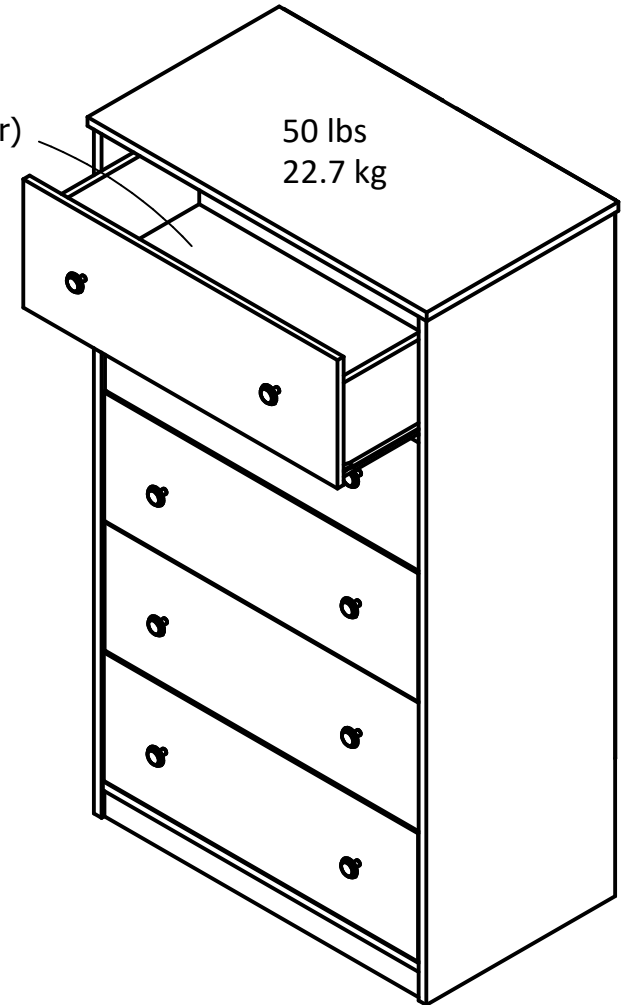

1053

Interior Drawer dimensions:

23.90 in. (60.7 cm) W

5.89 in. (14.95 cm) H

12.97 in. (32.95 cm) D

1.06 cubic feet each drawer

Overall Product Size:

27.72"W x 15.67"D x 49.37"H

70.4cm W x 39.8cm D x 125.4cm H

Wood Breakdown: 92%

Total storage: 5.3 cubic feet

25 lbs
11.3 kg
(each drawer)

Maximum Weight Capacities

Unit Weight: 89 lbs. (40.4 kg)