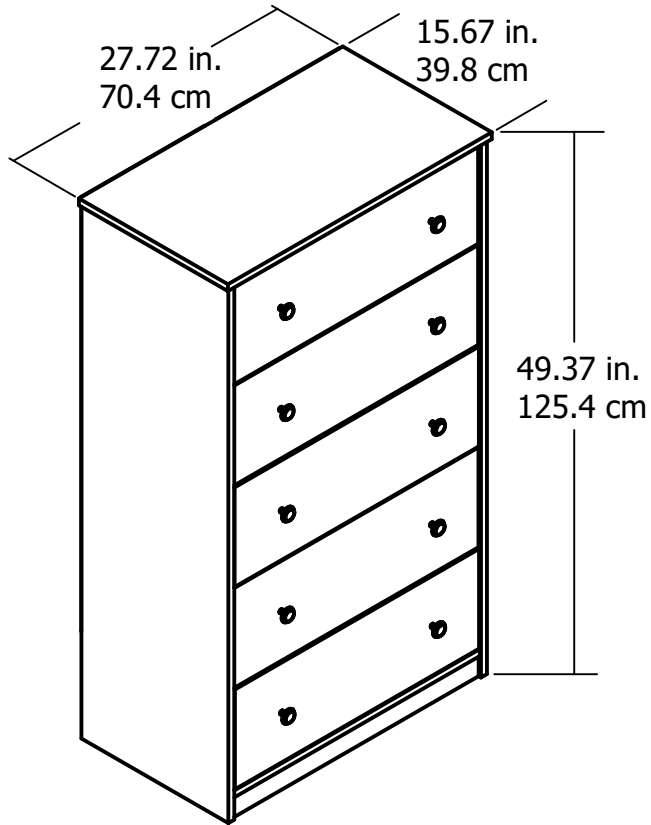

1053

Interior Drawer dimensions:

23.90 in. (60.7 cm) W

5.89 in. (14.95 cm) H

12.97 in. (32.95 cm) D

1.06 cubic feet each drawer

Overall Product Size:

27.72"W x 15.67"D x 49.37"H

70.4cm W x 39.8cm D x 125.4cm H

Wood Breakdown: 92%

Total storage: 5.3 cubic feet

25 lbs
11.3 kg
(each drawer)

Maximum Weight Capacities

Unit Weight: 89 lbs. (40.4 kg)